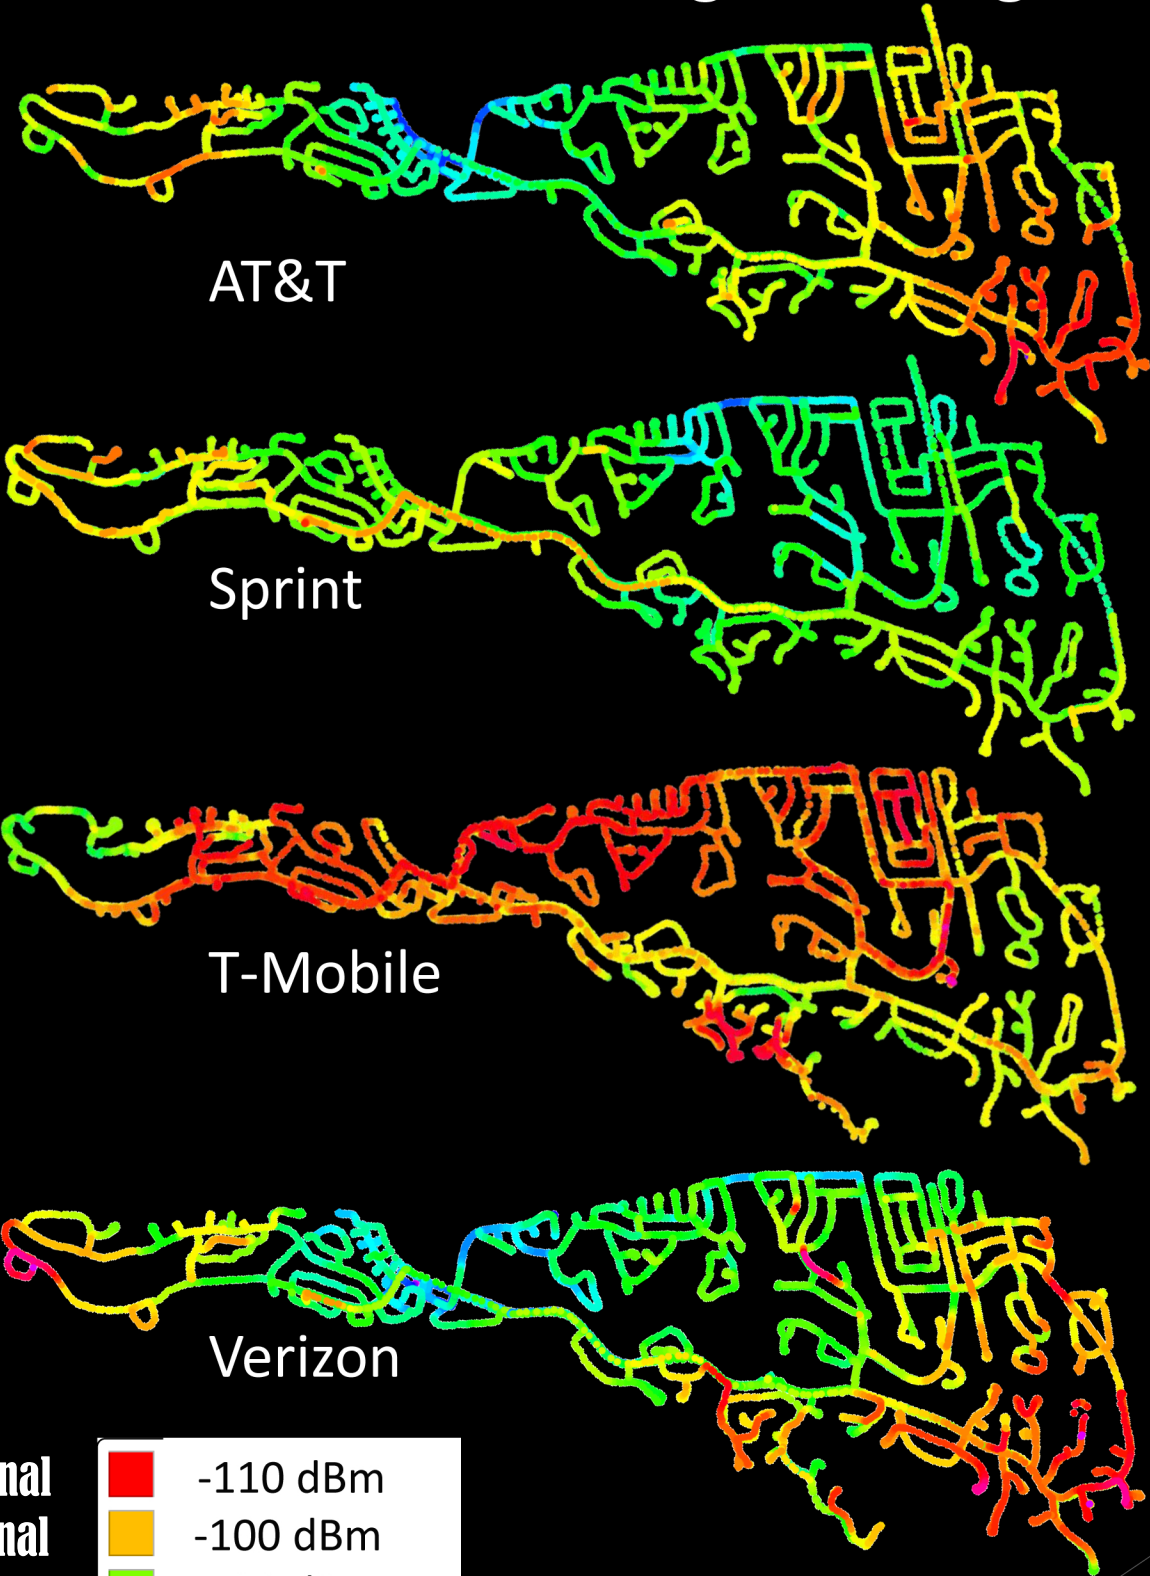

Oakmont Cell Phone Signal Strength

AT&T

Sprint

T-Mobile

Verizon

No signal
Marginal
Good
Excellent

	-110 dBm
	-100 dBm
	-90 dBm
	-70 dBm
	-50 dBm